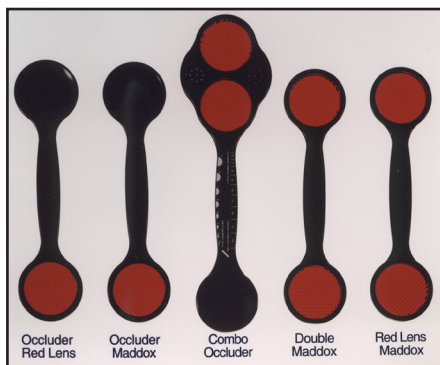

## Occluders

12110	Occluder Black (Short)	\$8.00
12112	Occluder Black (Long)	\$9.00
12113	Maddox (Long)	\$12.00
12114	Maddox (Short)	\$8.00
12115	Red Lens (Long)	\$10.00
12116	Red Lens (Short)	\$8.00
12117	Occluder White	\$9.00
12127	Clip-on Multiple Pinhole	\$9.00
12128	Clip-on Occluder	\$8.00
12129	Single Pinhole	\$15.00
12130	Multiple Pinhole	\$18.00

12121	Occluder & Red Lens	\$15.00
12122	Occluder & Maddox	\$17.00
12126	Combo Occluder	\$29.00
12124	Double Maddox	\$18.00
12125	Maddox Red Lens	\$17.00