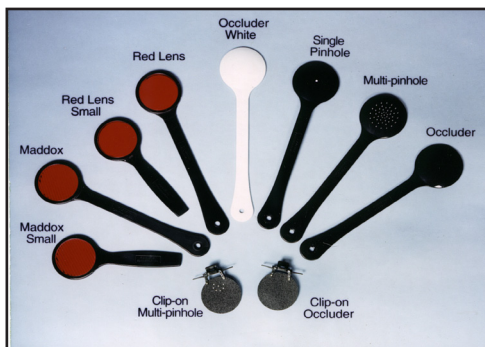

## Occluders

12110	Occluder Black (Short)	\$8.00
12112	Occluder Black (Long)	\$9.00
12113	Maddox (Long)	\$12.00
12114	Maddox (Short)	\$8.00
12115	Red Lens (Long)	\$10.00
12116	Red Lens (Short)	\$8.00
12117	Occluder White	\$9.00
12127	Clip-on Multiple Pinhole	\$9.00
12128	Clip-on Occluder	\$8.00
12129	Single Pinhole	\$15.00
12130	Multiple Pinhole	\$18.00

12121	Occluder & Red Lens	\$15.00
12122	Occluder & Maddox	\$17.00
12126	Combo Occluder	\$29.00
12124	Double Maddox	\$18.00
12125	Maddox Red Lens	\$17.00

### Pediatric Occluder

- Fun for Kids
  - Get Childrens Attention Fast
  - Saves Time
- |       |      |
|-------|------|
| 12111 | \$10 |
|-------|------|