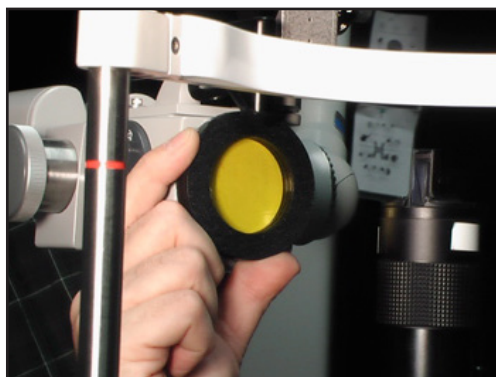

## Slit Lamp Breath Shield

- Easy to install
- Fits Most Slit Lamps
- Protect Yourself and Patients from Respiratory Illness

14226

\$28

## Slit Lamp Yellow Filter

- Use Detecting Subtle Staining
- For Dry Eye Syndrome
- Better Visualization of RGP Fluorescein Patterns
- Saves Time

15192

\$49

## Slit Lamp Elbow Rest

- Keeps Users' Arm & Hand Steady
- For holding Lenses and Filters
- Elevates from 5 to 14.5 cm
- Low Cost

15194

\$39