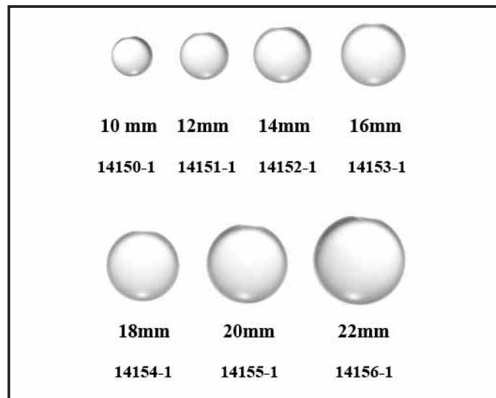

Eye Conformers / Spheres / Shields

Acrylic Conformers -(nonsterile)

without holes	\$17.00
14164 - Small	
14165 - Medium	
14166 Large	
with holes	\$19.00
14167 - Small	
14168 - Medium	
14169 - Large	

Acrylic spheres - (nonsterile)

14150 - 10mm	\$17.00
14151 - 12mm	
14152 - 14mm	
14153 - 16mm	
14154 - 18mm	
14155 - 20mm	
14156 - 22mm	

Acrylic Eye Shields

14203 adult	\$40.00 / doz
14204 child	\$40.00 / doz

Acrylic spheres - sterile

14251 - 12mm	\$39.00
14252 - 14mm	
14253 - 16mm	
14254 - 18mm	
14255 - 20mm	
14256 - 22mm	

Acrylic Conformers -(sterile)

without holes	\$39.00
14264 - Small	
14265 - Medium	
14266 - Large	
with holes	\$45.00
14267 - Small	
14268 - Medium	
14269 - Large	

Dual Foam Lined Eye Shields

- New Soft Smooth Latex Free
- Comfortable Adjustable Headband.
- Shatterproof Polycarbonate Plastic