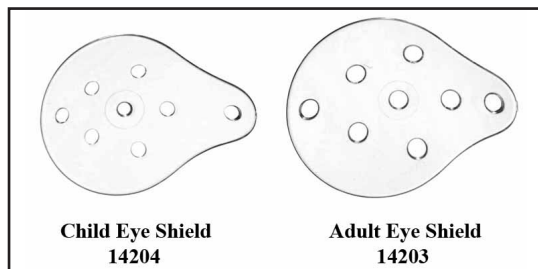

Eye Conformers / Spheres / Shields

Acrylic Conformers -(nonsterile)

without holes	\$17.00
14164 - Small	
14165 - Medium	
14166 Large	
with holes	\$19.00
14167 - Small	
14168 - Medium	
14169 - Large	

Acrylic spheres - (nonsterile)

14150 - 10mm	\$17.00
14151 - 12mm	
14152 - 14mm	
14153 - 16mm	
14154 - 18mm	
14155 - 20mm	
14156 - 22mm	

Acrylic Eye Shields

14203 adult	\$40.00 / doz
14204 child	\$40.00 / doz

Acrylic spheres - sterile

14251 - 12mm	\$39.00
14252 - 14mm	
14253 - 16mm	
14254 - 18mm	
14255 - 20mm	
14256 - 22mm	

Acrylic Conformers -(sterile)

without holes	\$39.00
14264 - Small	
14265 - Medium	
14266 - Large	
with holes	\$45.00
14267 - Small	
14268 - Medium	
14269 - Large	

Dual Foam Lined Eye Shields

- New Soft Smooth Latex Free
- Comfortable Adjustable Headband.
- Shatterproof Polycarbonate Plastic