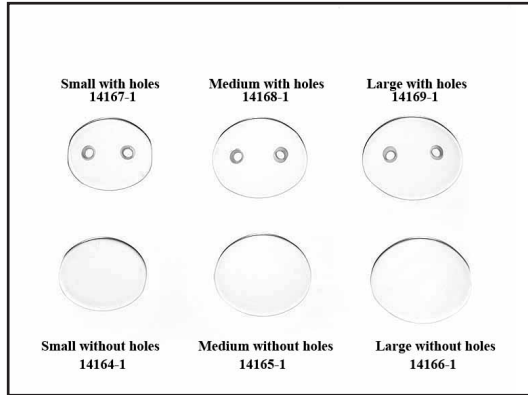

Eye Conformers / Spheres / Shields

Acrylic Conformers -(nonsterile)

without holes	\$17.00
14164 - Small	
14165 - Medium	
14166 Large	
with holes	\$19.00
14167 - Small	
14168 - Medium	
14169 - Large	

Acrylic spheres - (nonsterile)

14150 - 10mm	\$17.00
14151 - 12mm	
14152 - 14mm	
14153 - 16mm	
14154 - 18mm	
14155 - 20mm	
14156 - 22mm	

Acrylic Eye Shields

14203 adult	\$40.00 / doz
14204 child	\$40.00 / doz

Acrylic spheres - sterile

14251 - 12mm	\$39.00
14252 - 14mm	
14253 - 16mm	
14254 - 18mm	
14255 - 20mm	
14256 - 22mm	

Acrylic Conformers -(sterile)

without holes	\$39.00
14264 - Small	
14265 - Medium	
14266 - Large	
with holes	\$45.00
14267 - Small	
14268 - Medium	
14269 - Large	

Dual Foam Lined Eye Shields

- New Soft Smooth Latex Free
- Comfortable Adjustable Headband.
- Shatterproof Polycarbonate Plastic